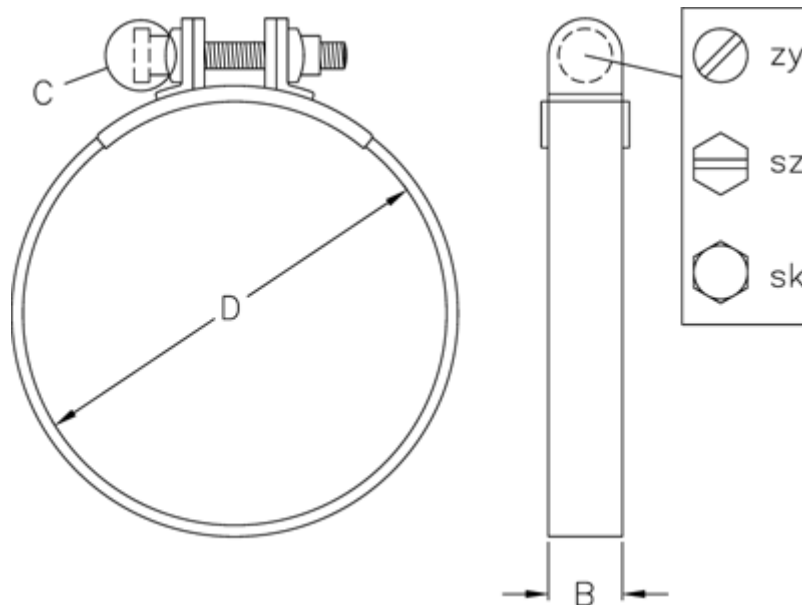

Data Sheet

Article number: 02140000032

Description: Sealing Clamp S 32 W1

Measures

C (screw type) = SZ

Diameter D = 32

Width B = 15